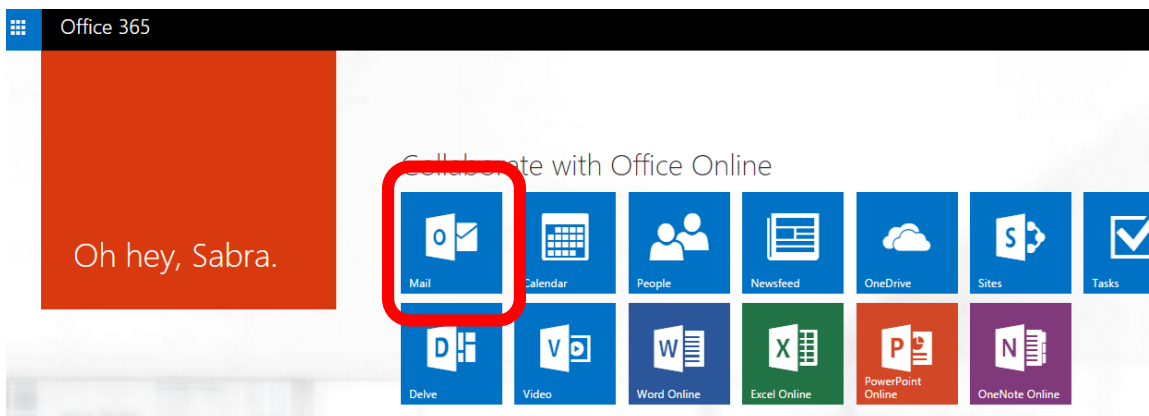

How To Access USIU Student Mail

1. Type the following address on your browser's URL tab: <http://campusemail.usiu.ac.ke>. This link is also available on the USIU website under **student links**

2. Once you press enter, the browser will load the Microsoft Login Page. Key in your USIU credentials just like on blackboard e.g. pkamau@usiu.ac.ke and your password e.g. 123435.ab

3. Once you're logged in, the home page will be something similar to this.

4. To access your mailbox, where you click on the mail icon.

5. You can also access other apps from the portal such as word online, excel online, etc